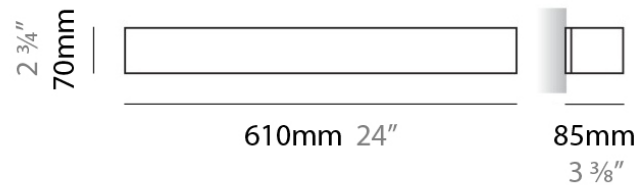

TOY SURFACE

D83140

GENERAL

Series: Toy
Brand: Panzeri
Division: Design
Mounting Type: Surface
Mounting Location: Wall
Subcategory: Ambient

PHYSICAL

Shape: Rectangle
Length (mm): 610
Length (in): 24
Height (mm): 70
Height (in): 2 3/4
Extension (mm): 85
Extension (in): 3 3/8
Light Distribution: Direct / Indirect
Weight (kg): 2.7
Weight (lbs): 6
Diffuser: Frost White Glass
Fixture Finish: WHI
Fixture Material: Metal

ELECTRICAL

Number of Lamps: 1
Lamp Type: LED Retrofit / CFL
Bulb Included: Bulb Not Included
Total Output Wattage (W): 26 / 55
Max. Wattage Per Lamp (W): 26 / 55
Lamp Base: 2GX13
Dimming: Non-Dimmable
Driver Included: Yes
Driver Location: Integrated
Driver Type: Ballast - Universal - Non-dimming
Input Voltage (V): 120 - 277

LED

OPTICAL

RATINGS AND CERTIFICATIONS

Certified By: CSA Certified to UL and CSA Standards
IP rating: IP40