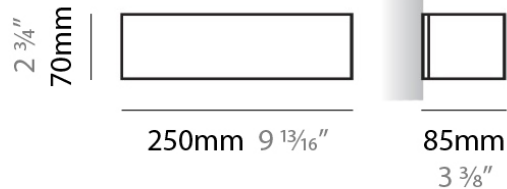

TOY SURFACE

D83137

GENERAL

Series: Toy
Brand: Panzeri
Division: Design
Mounting Type: Surface
Mounting Location: Wall
Subcategory: Ambient

PHYSICAL

Shape: Rectangle
Length (mm): 250
Length (in): 9 ⁷/₁₆
Height (mm): 70
Height (in): 2 ³/₄
Extension (mm): 85
Extension (in): 3 ¹/₄
Light Distribution: Direct / Indirect
Weight (kg): 0.9
Weight (lbs): 2
Diffuser: Frost White Glass
Fixture Finish: WHI
Fixture Material: Metal

ELECTRICAL

Number of Lamps: 1
Lamp Type: CFL
Bulb Included: Bulb Not Included
Total Output Wattage (W): 26
Max. Wattage Per Lamp (W): 26
Lamp Base: GX24-q3
Dimming: Non-Dimmable
Driver Included: Yes
Driver Type: Ballast - 120Vac - Non-dimming
Input Voltage (V): 120

LED

OPTICAL

RATINGS AND CERTIFICATIONS

Certified By: CSA Certified to UL and CSA Standards
IP rating: IP40