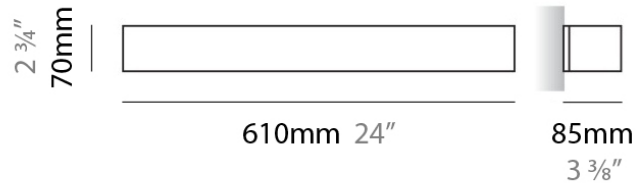

TOY SURFACE

D83142

PROJECT _____

TYPE _____

NOTES _____

QUANTITY _____

DATE _____

GENERAL

Series: Toy
Brand: Panzeri
Division: Design
Mounting Type: Surface
Mounting Location: Wall
Subcategory: Ambient

PHYSICAL

Shape: Rectangle
Length (mm): 610
Length (in): 24
Height (mm): 70
Height (in): 2 3/4
Extension (mm): 85
Extension (in): 3 3/8
Light Distribution: Direct / Indirect
Weight (kg): 2.7
Weight (lbs): 6
Diffuser: Frost White Glass
Fixture Finish: SST
Fixture Material: Metal

ELECTRICAL

Number of Lamps: 1
Lamp Type: LED Retrofit / CFL
Bulb Included: Bulb Not Included
Total Output Wattage (W): 30 / 55
Max. Wattage Per Lamp (W): 30 / 55
Lamp Base: GX24-q3
Driver Included: Yes
Driver Type: Ballast - 120Vac - Non-dimming
Input Voltage (V): 120

LED

OPTICAL

RATINGS AND CERTIFICATIONS

Certified By: CSA Certified to UL and CSA Standards
IP rating: IP40